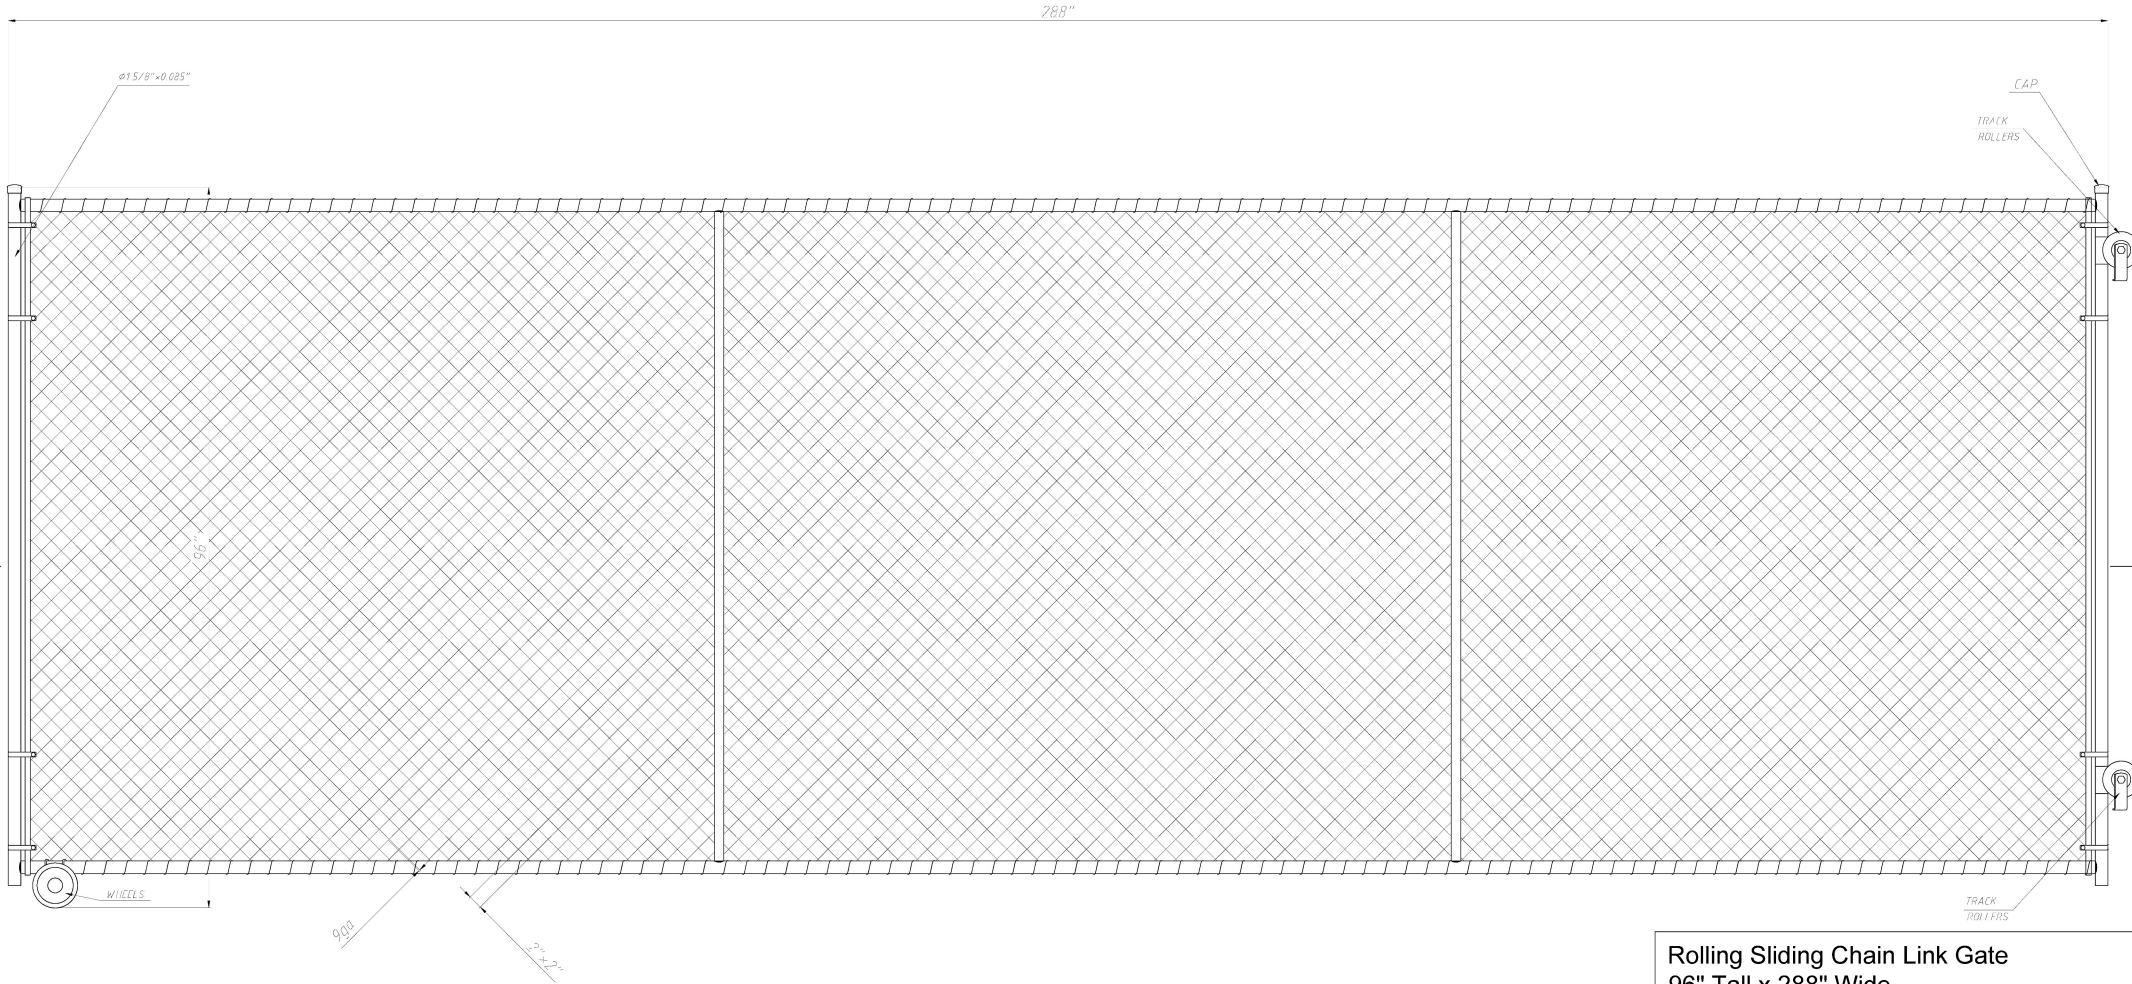

DO NOT SCALE DRAWING

Notes:

Rolling Sliding Chain Link Gate
 96" Tall x 288" Wide

FIRST FENCE USA

Product Code:	008-000070		
Revision:	A	Date:	03/09/2026