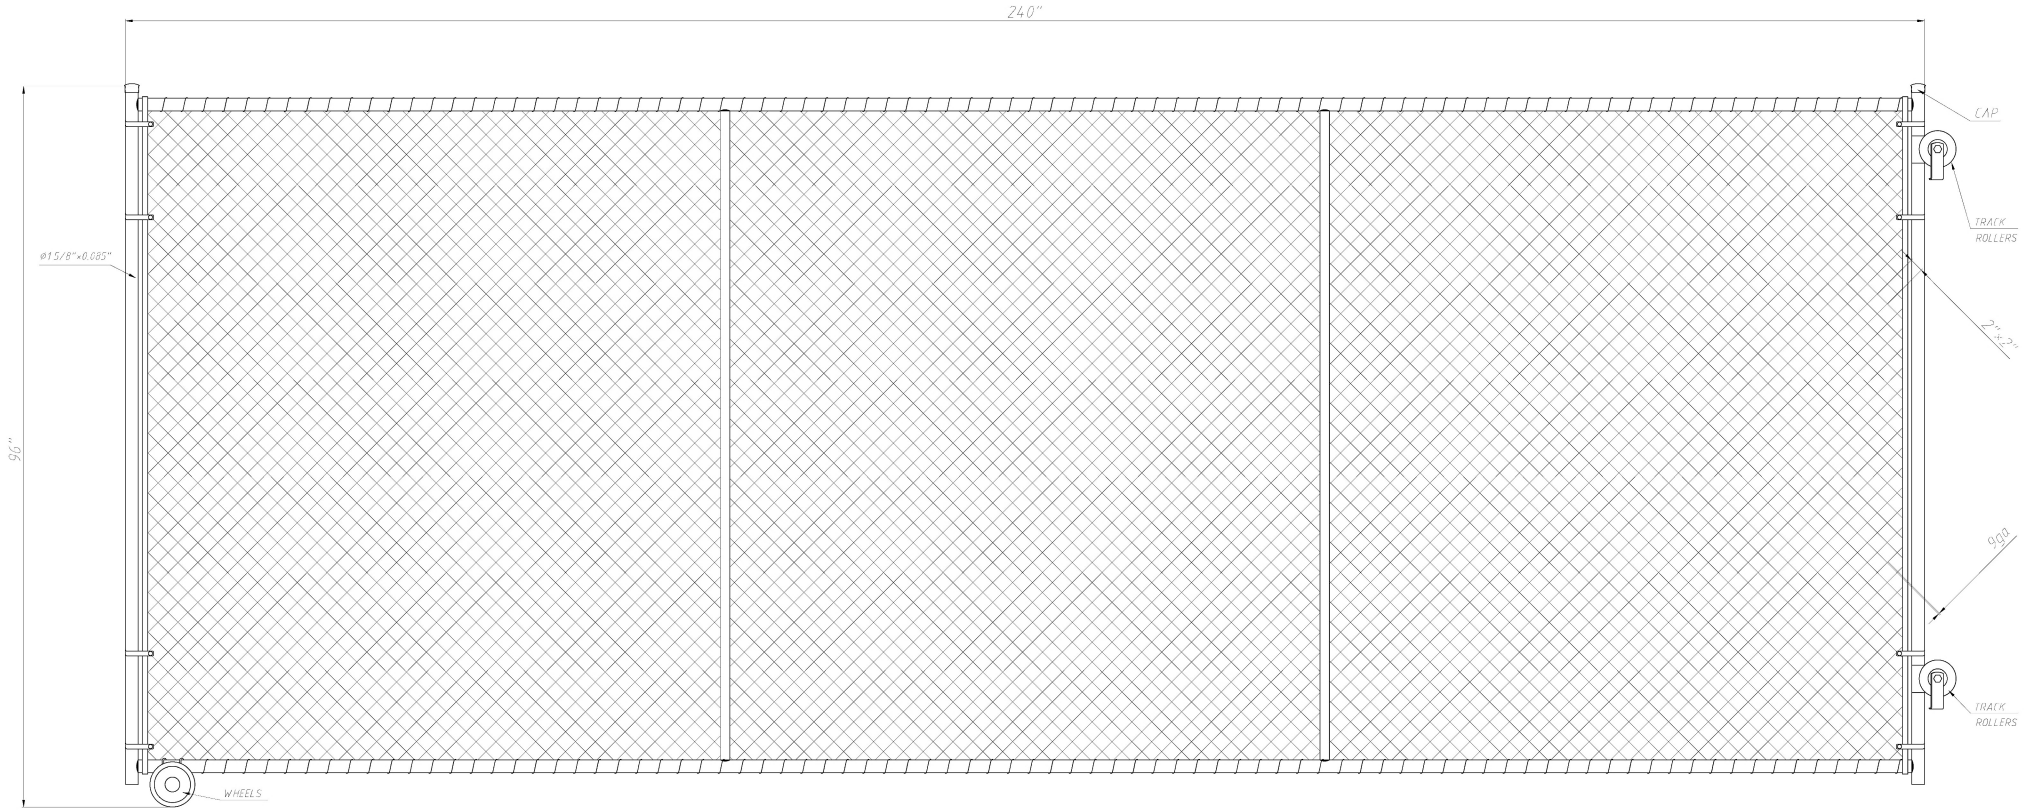

DO NOT SCALE DRAWING

Notes:

Rolling Sliding Chain Link Gate
96" Tall x 240" Wide

FIRST FENCE USA

Product Code:	008-000069		
Revision:	A	Date:	03/09/2026