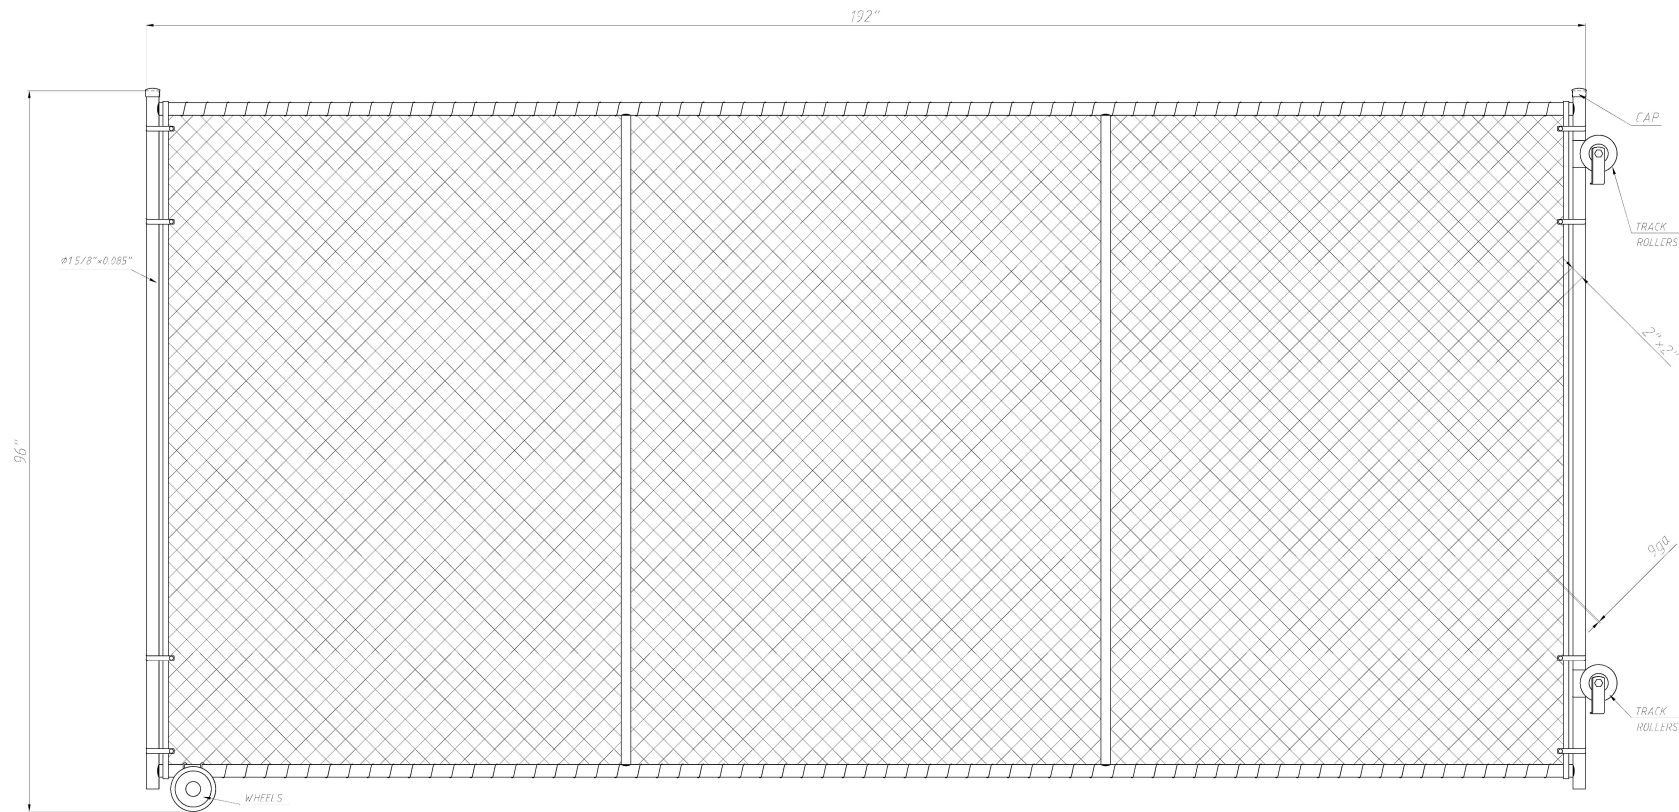

DO NOT SCALE DRAWING

Notes:

Rolling Sliding Chain Link Gate
96" Tall x 192" Wide

FIRST FENCE USA

Product Code:	008-000068		
Revision:	A	Date:	03/09/2026