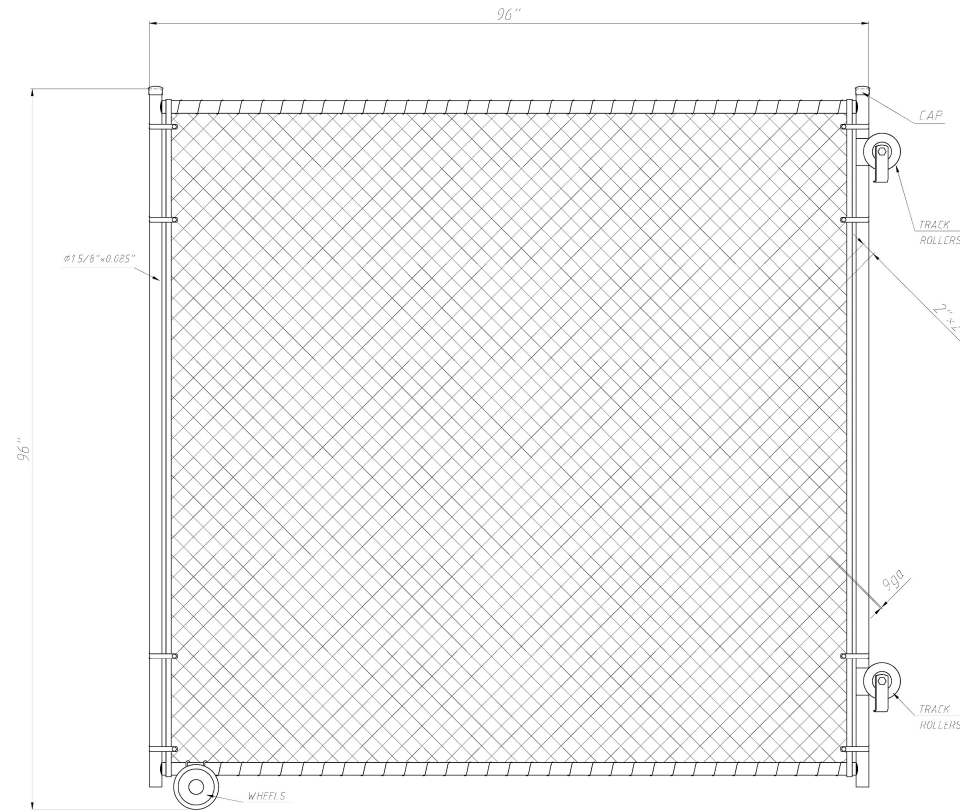

DO NOT SCALE DRAWING

Notes:

Rolling Sliding Chain Link Gate
96" Tall x 96" Wide

FIRST FENCE USA

Product Code:	008-000065		
Revision:	A	Date:	03/09/2026