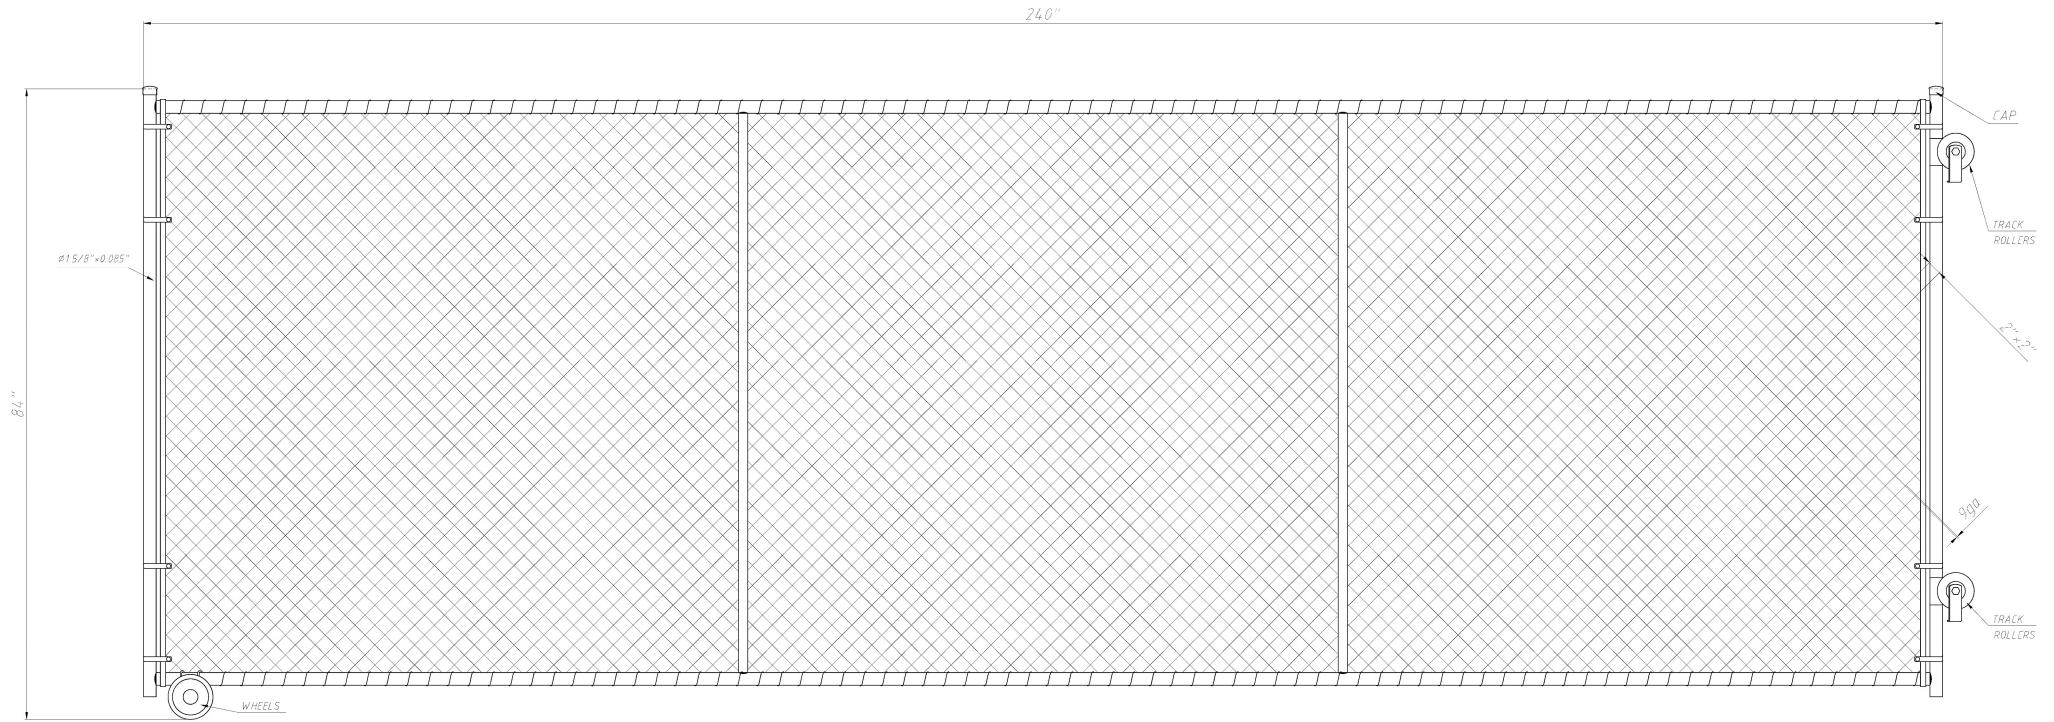

DO NOT SCALE DRAWING

Notes:

Rolling Sliding Chain Link Gate
 84" Tall x 240" Wide

FIRST FENCE USA

Product Code:	008-000062		
Revision:	A	Date:	03/09/2026

6 5 4 3 2 1

F
E
D
C
B
A

6 5 4 3 2 1