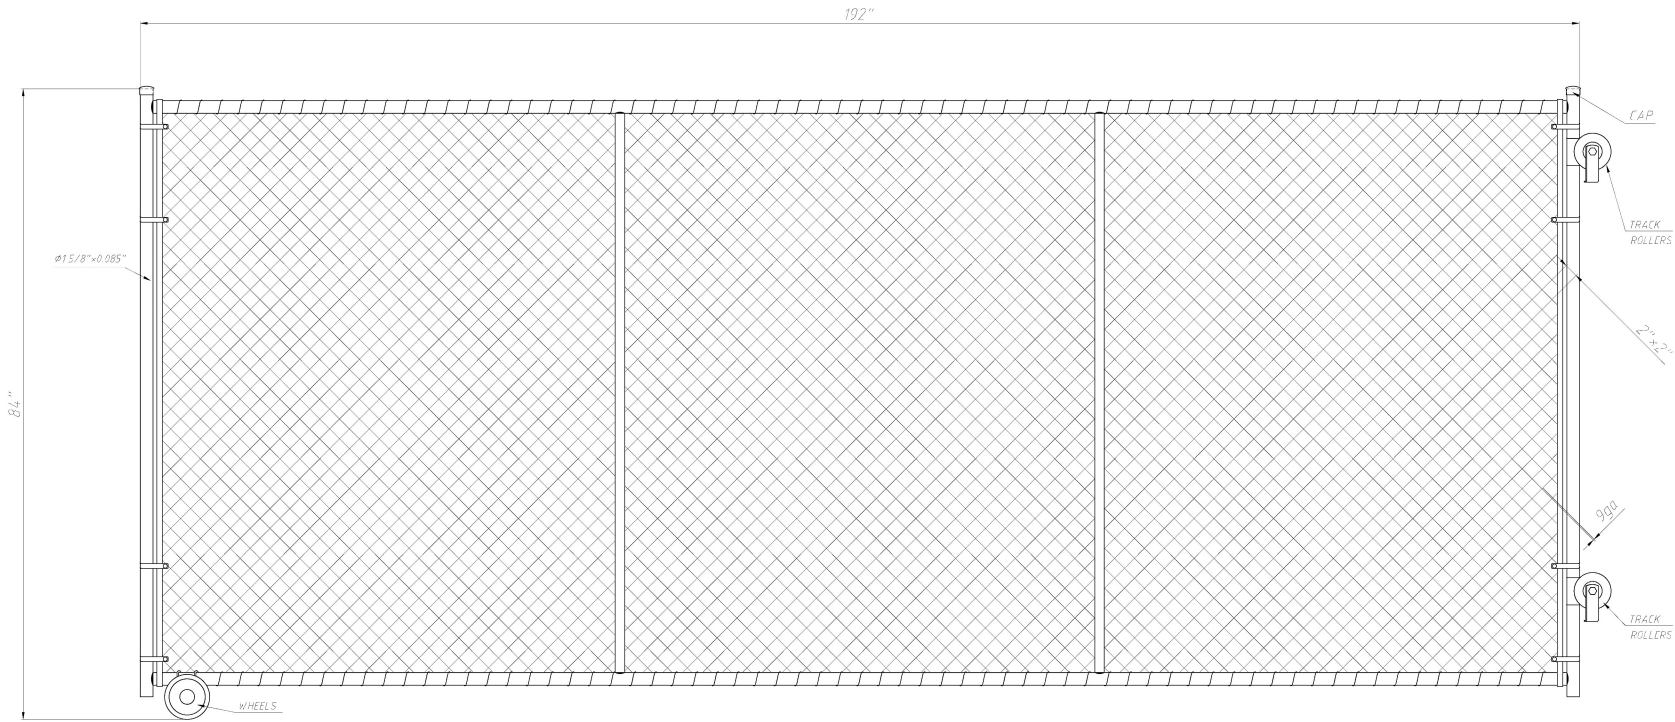

DO NOT SCALE DRAWING

Notes:

Rolling Sliding Chain Link Gate
84" Tall x 192" Wide

FIRST FENCE USA

Product Code:	008-000061		
Revision:	A	Date:	03/09/2026