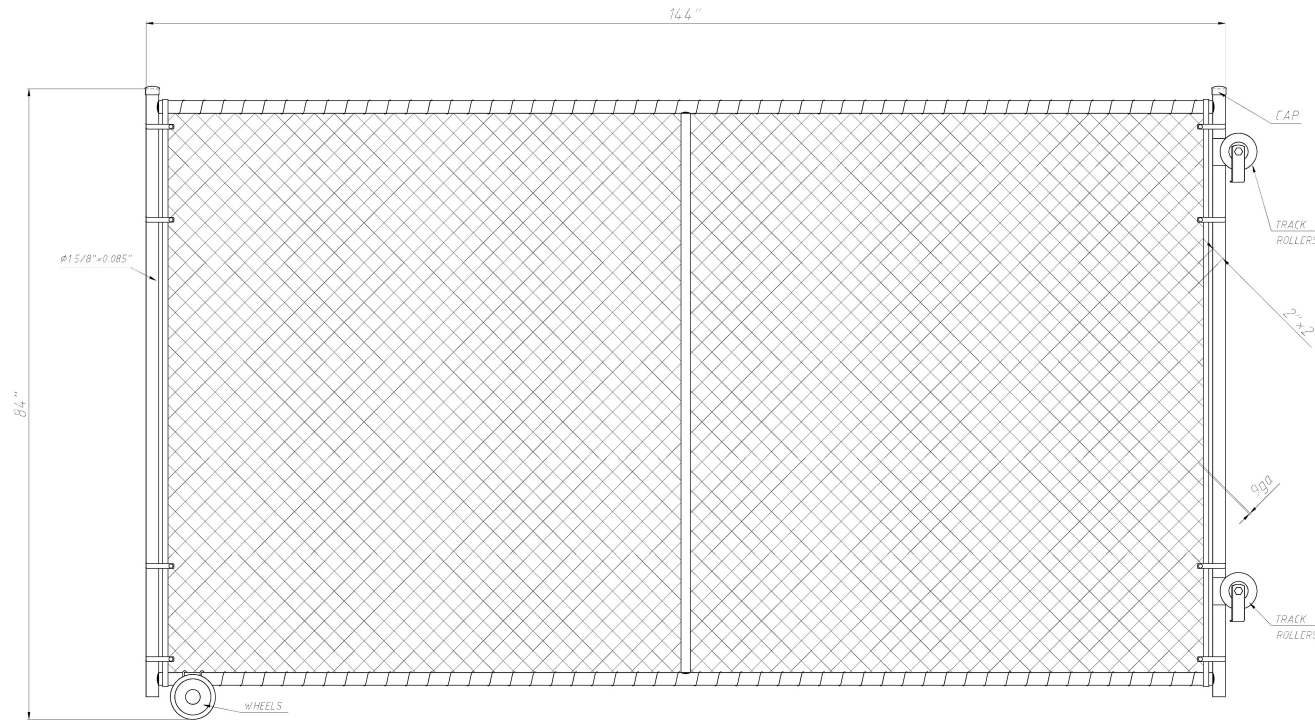

DO NOT SCALE DRAWING

Notes:

Rolling Sliding Chain Link Gate  
84" Tall x 144" Wide

**FIRST FENCE USA**

Product Code:	008-000060		
Revision:	A	Date:	03/09/2026