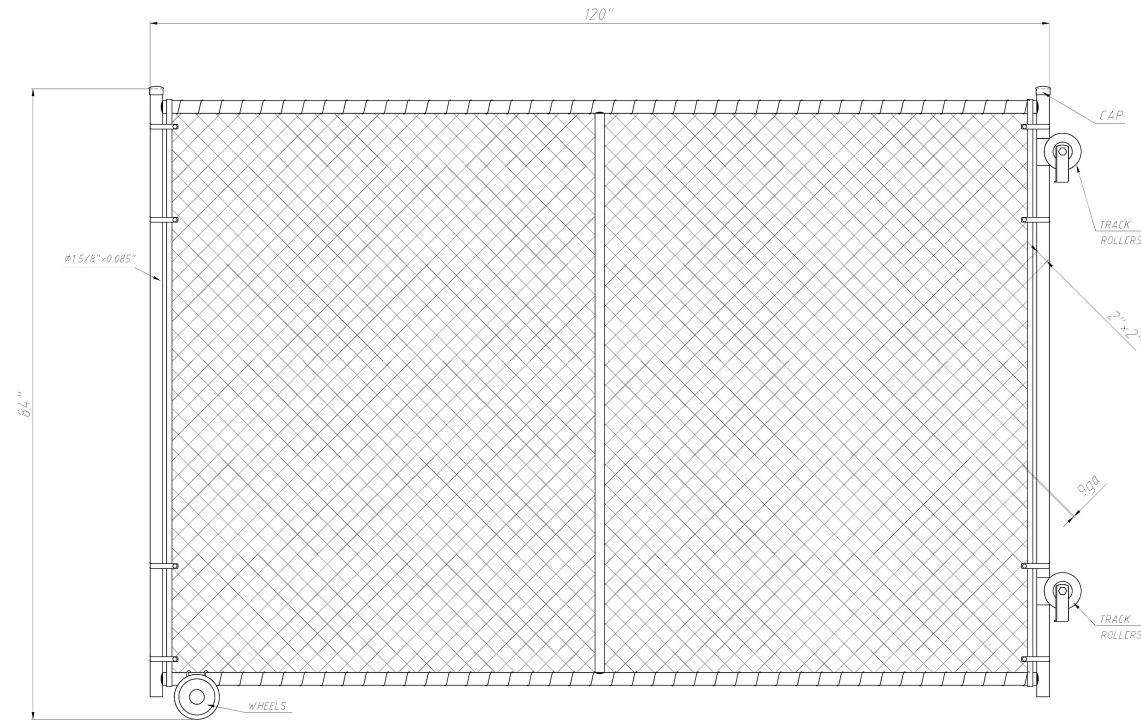

DO NOT SCALE DRAWING

Notes:

Rolling Sliding Chain Link Gate
84" Tall x 120" Wide

FIRST FENCE USA

Product Code:	008-000059		
Revision:	A	Date:	03/09/2026