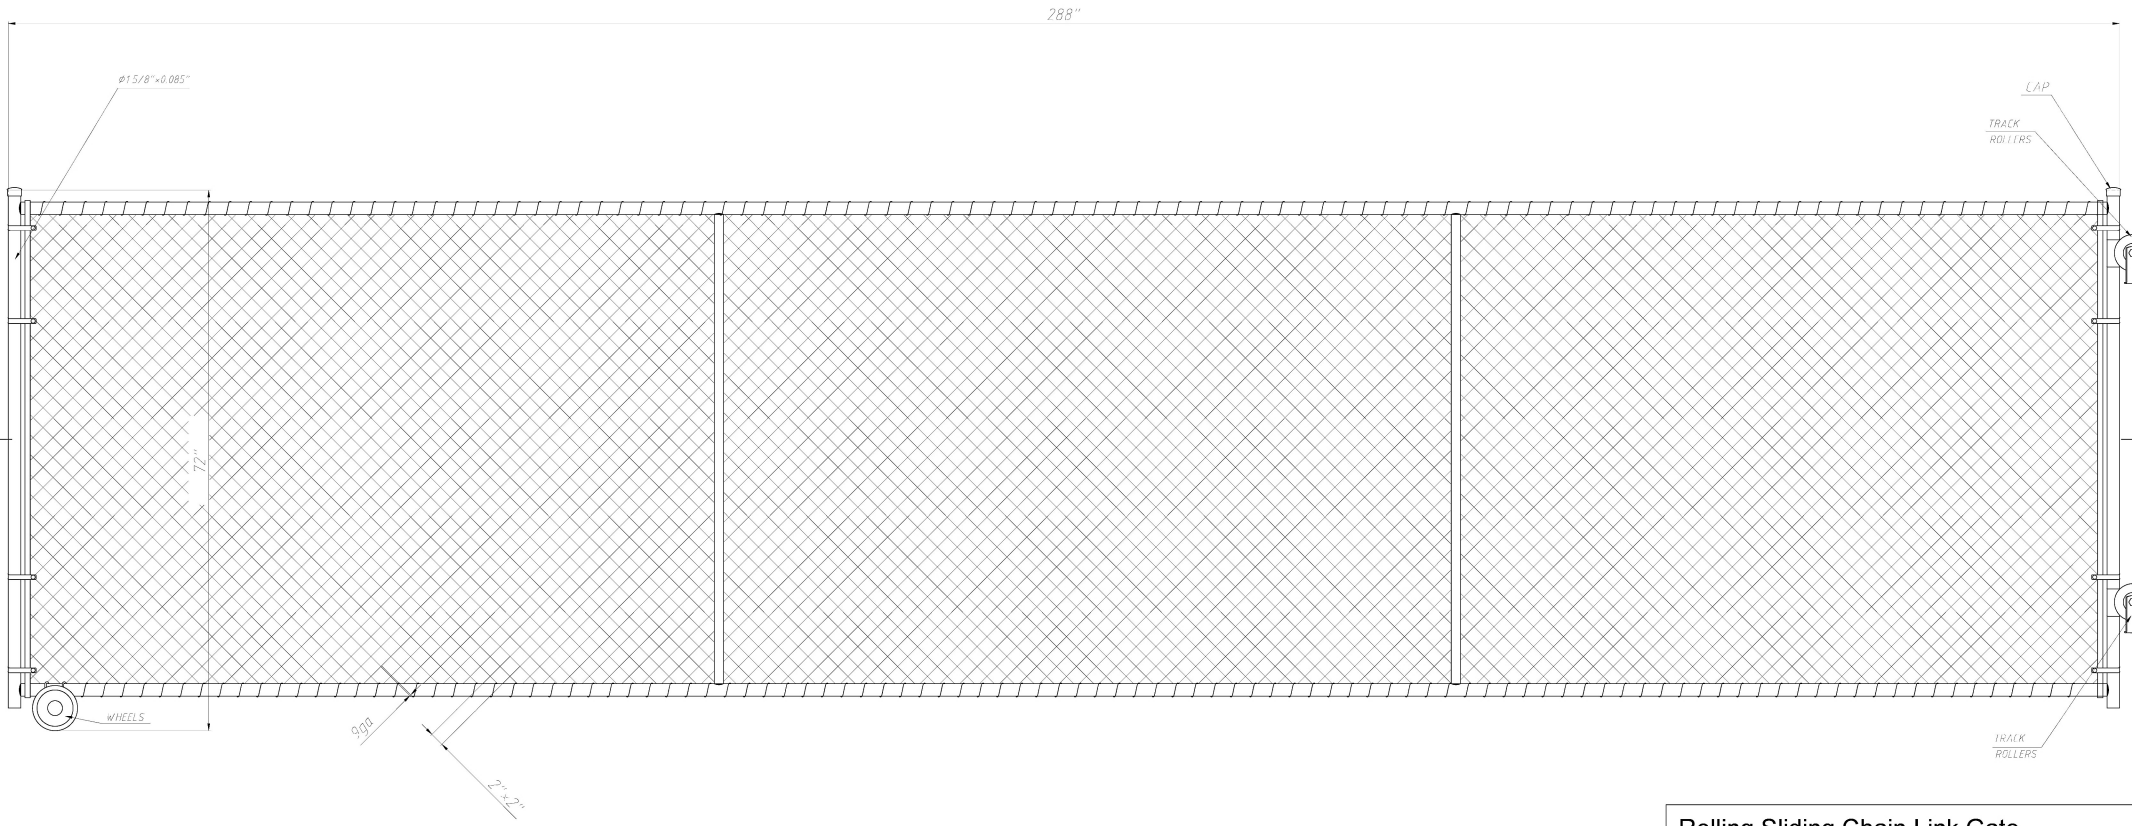

DO NOT SCALE DRAWING

Notes:

Rolling Sliding Chain Link Gate
72" Tall x 288" Wide

FIRST FENCE USA

Product Code:	008-000056		
Revision:	A	Date:	03/09/2026

6 5 4 3 2 1

F
E
D
C
B
A

6 5 4 3 2 1