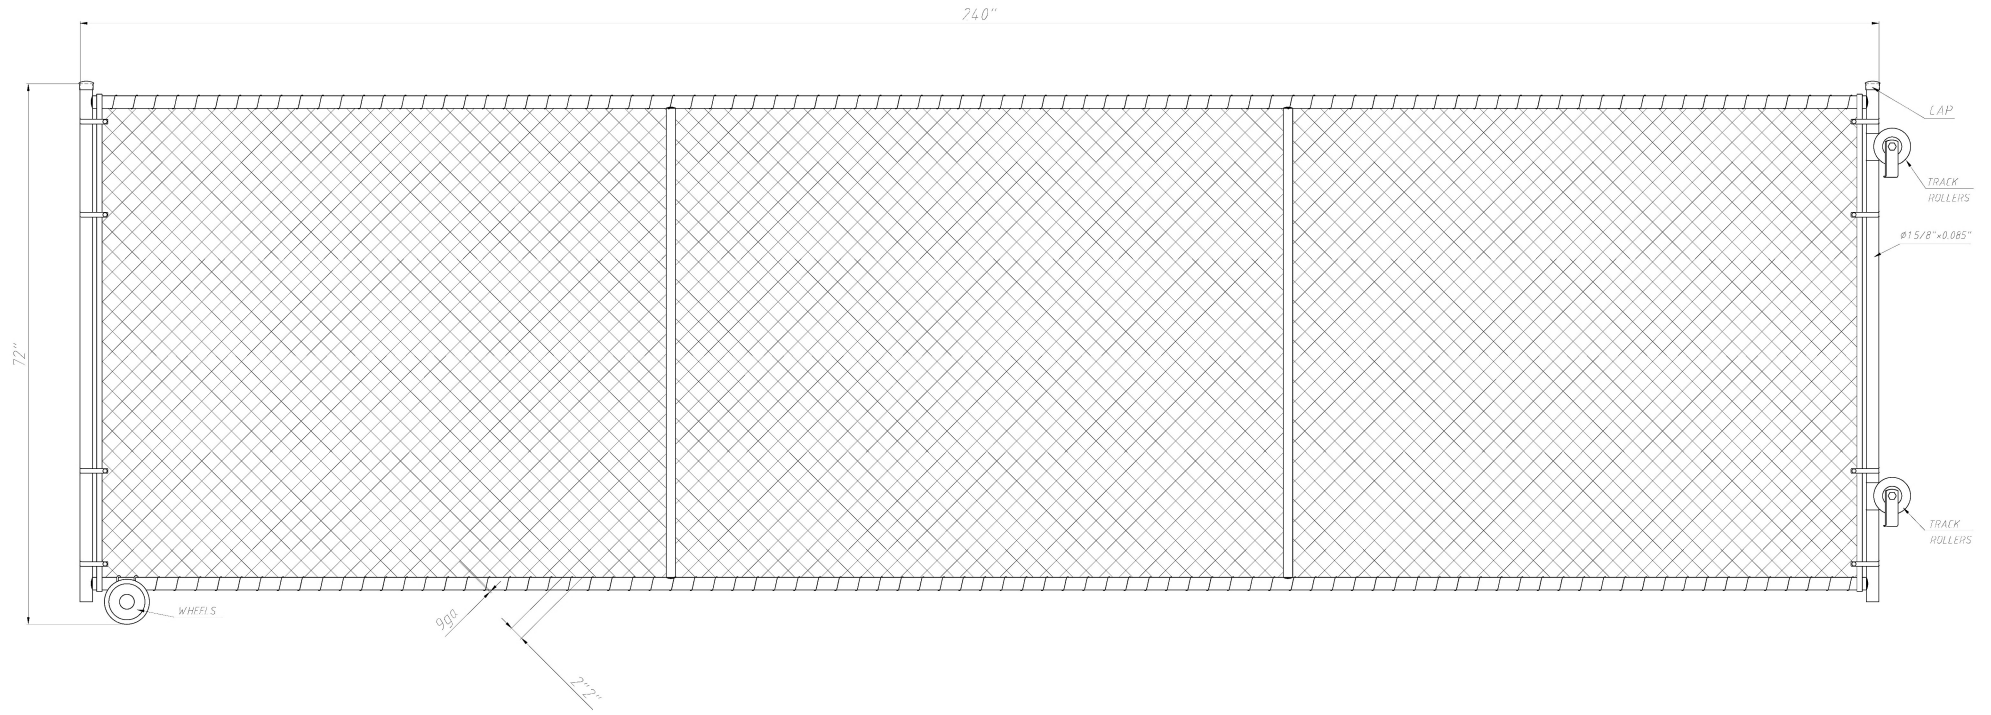

DO NOT SCALE DRAWING

Notes:

Rolling Sliding Chain Link Gate
72" Tall x 240" Wide

FIRST FENCE USA

Product Code:	008-000055		
Revision:	A	Date:	03/09/2026