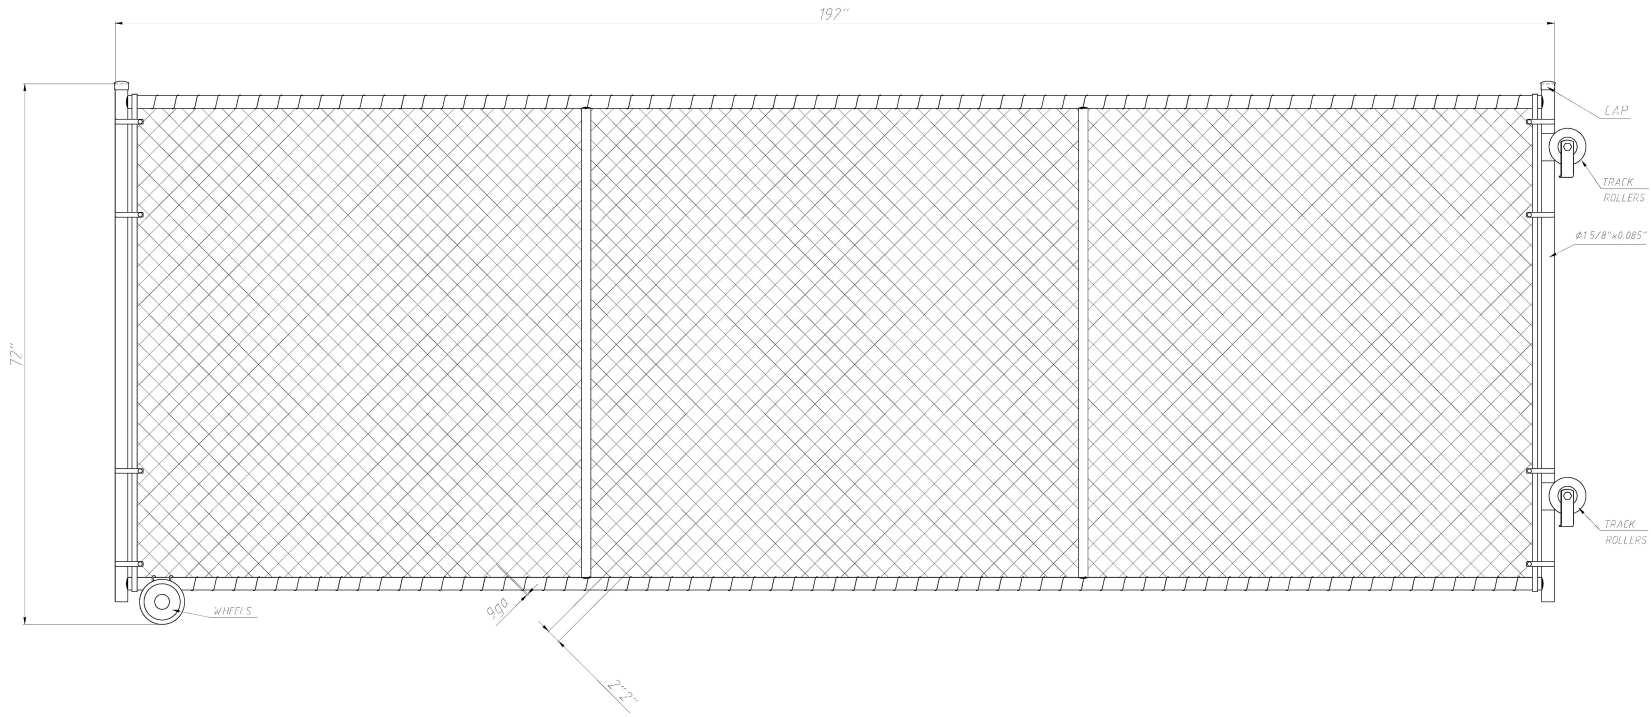

DO NOT SCALE DRAWING

Notes:

Rolling Sliding Chain Link Gate
72" Tall x 192" Wide

FIRST FENCE USA

Product Code:	008-000054		
Revision:	A	Date:	03/09/2026