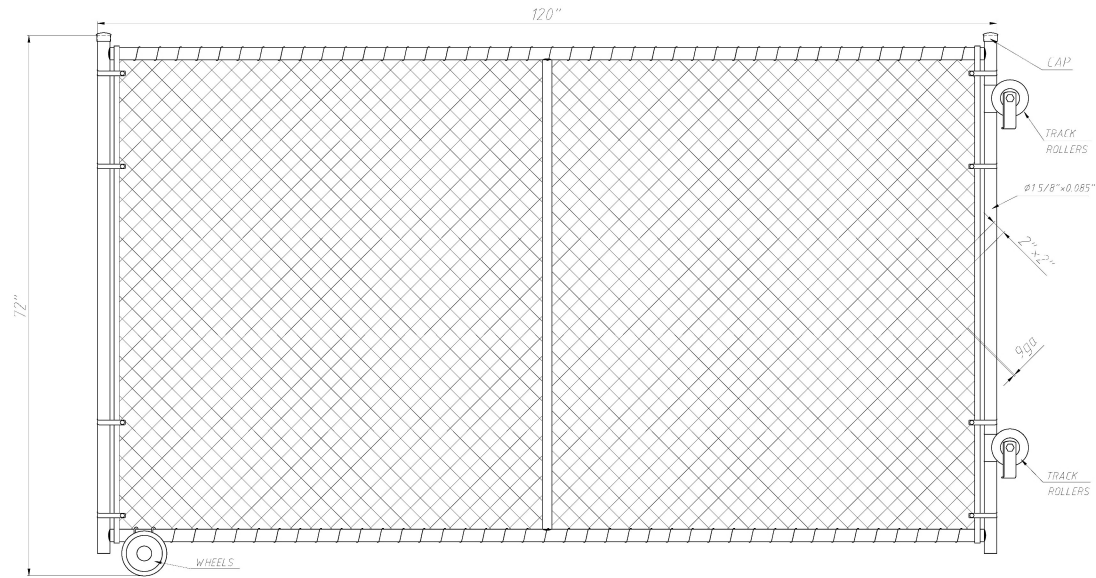

DO NOT SCALE DRAWING

Notes:

Rolling Sliding Chain Link Gate
72" Tall x 120" Wide

FIRST FENCE USA

Product Code:	008-000052		
Revision:	A	Date:	03/09/2026