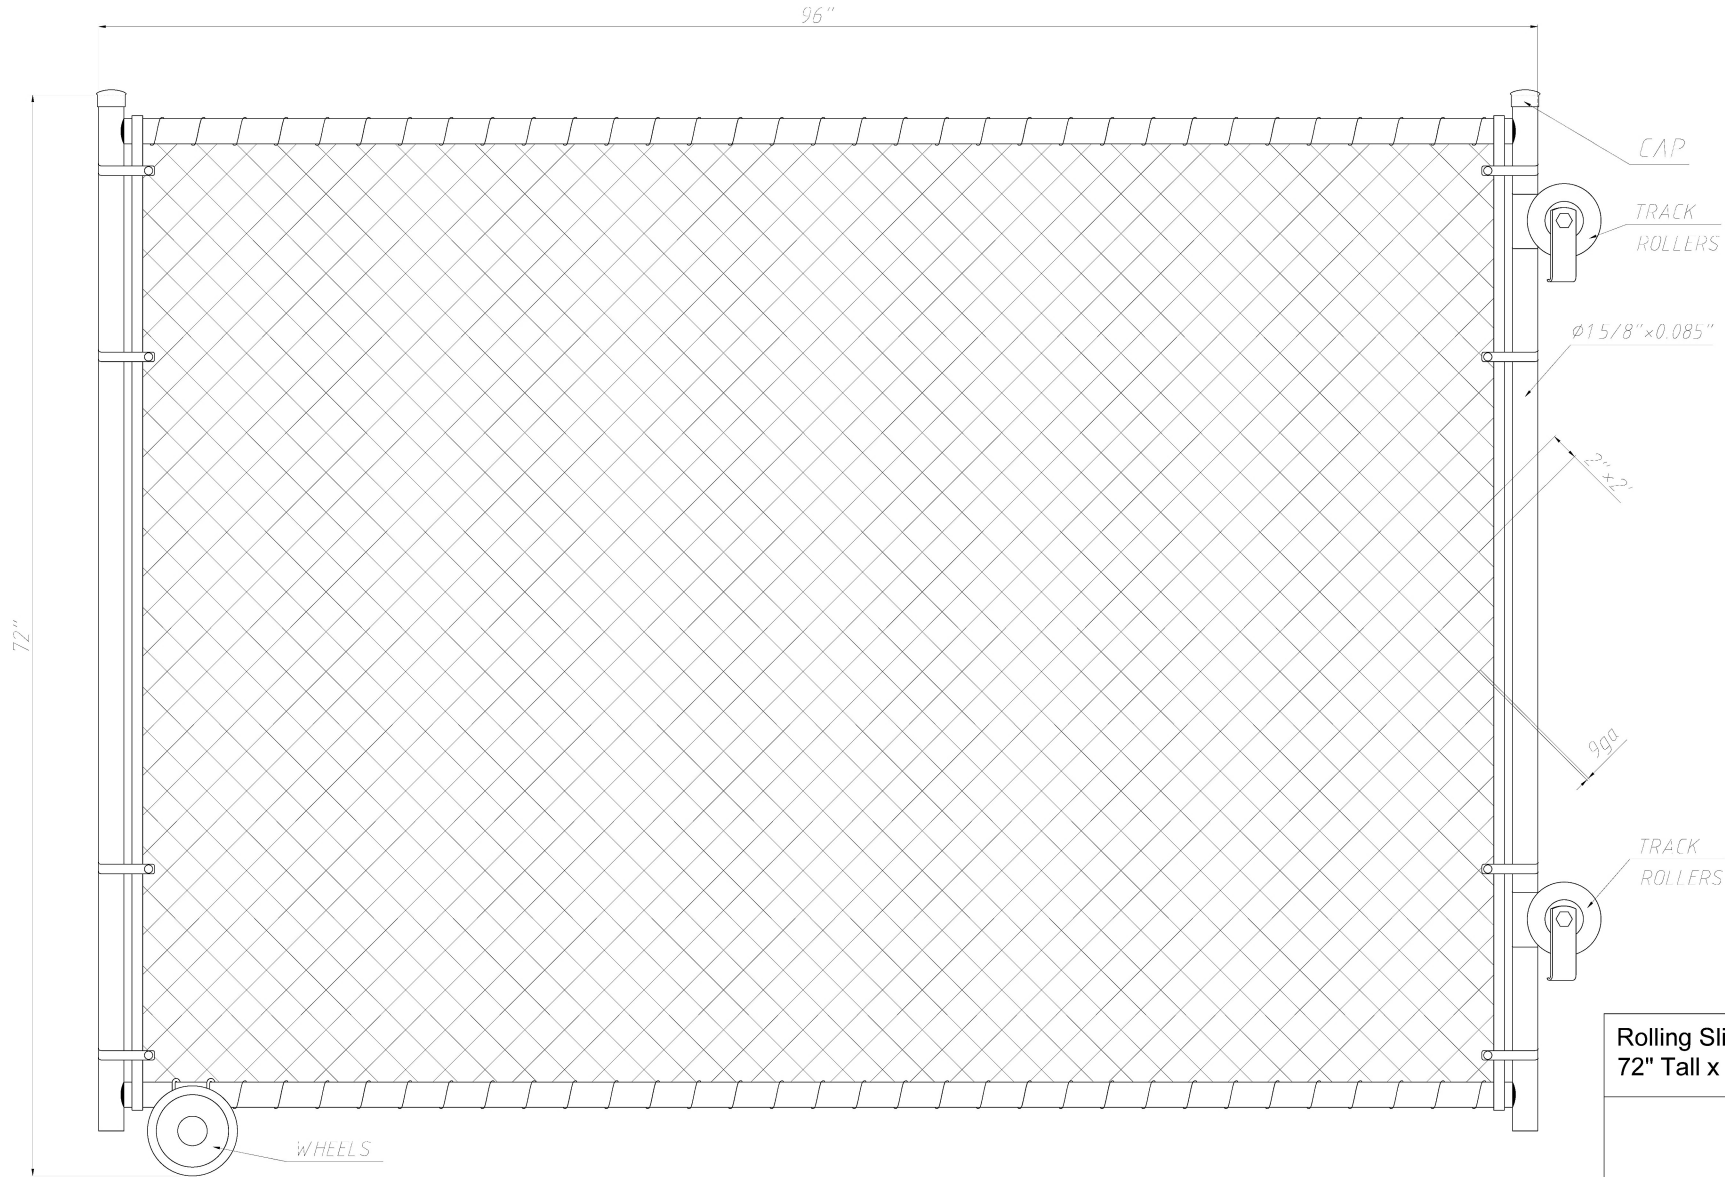

DO NOT SCALE DRAWING

Notes:

Rolling Sliding Chain Link Gate
72" Tall x 96" Wide

FIRST FENCE USA

Product Code:	008-000051		
Revision:	A	Date:	03/09/2026

6 5 4 3 2 1

F

E