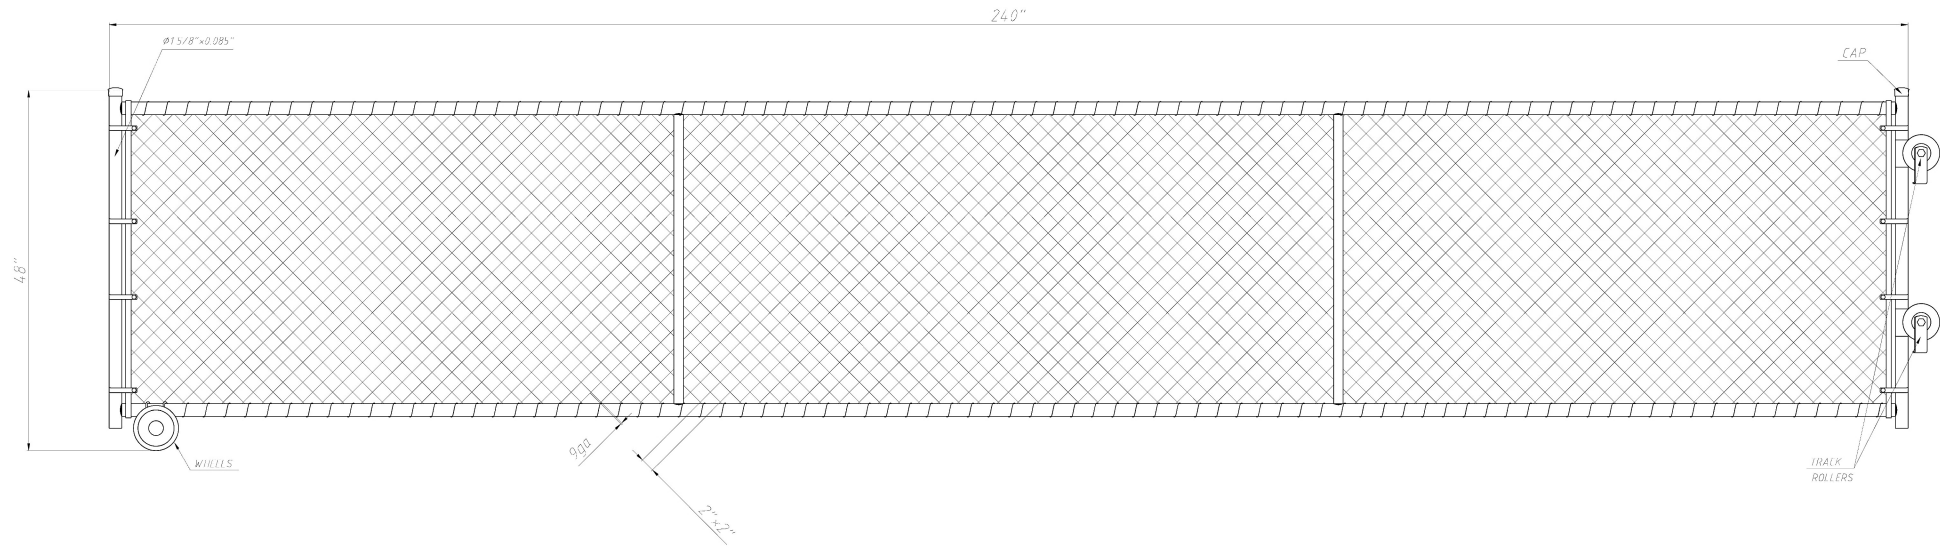

DO NOT SCALE DRAWING

Notes:

Rolling Sliding Chain Link Gate
48" Tall x 240" Wide

FIRST FENCE USA

Product Code:	008-000048		
Revision:	A	Date:	03/09/2026