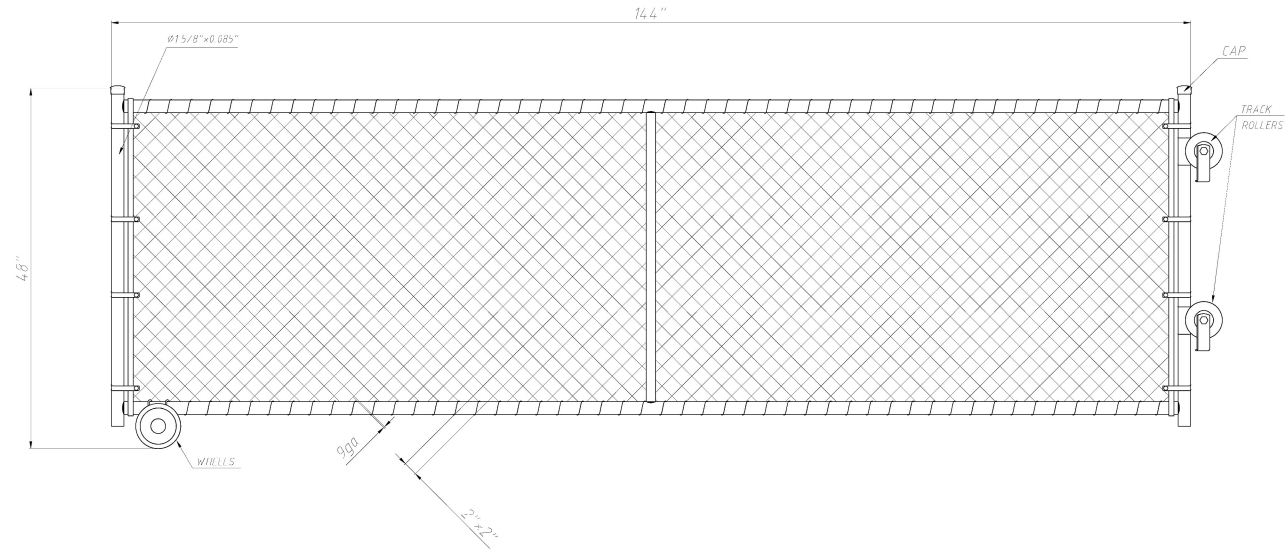

DO NOT SCALE DRAWING

Notes:

Rolling Sliding Chain Link Gate
48" Tall x 144" Wide

FIRST FENCE USA

| | | | |
|---------------|------------|-------|------------|
| Product Code: | 008-000046 | | |
| Revision: | A | Date: | 03/09/2026 |