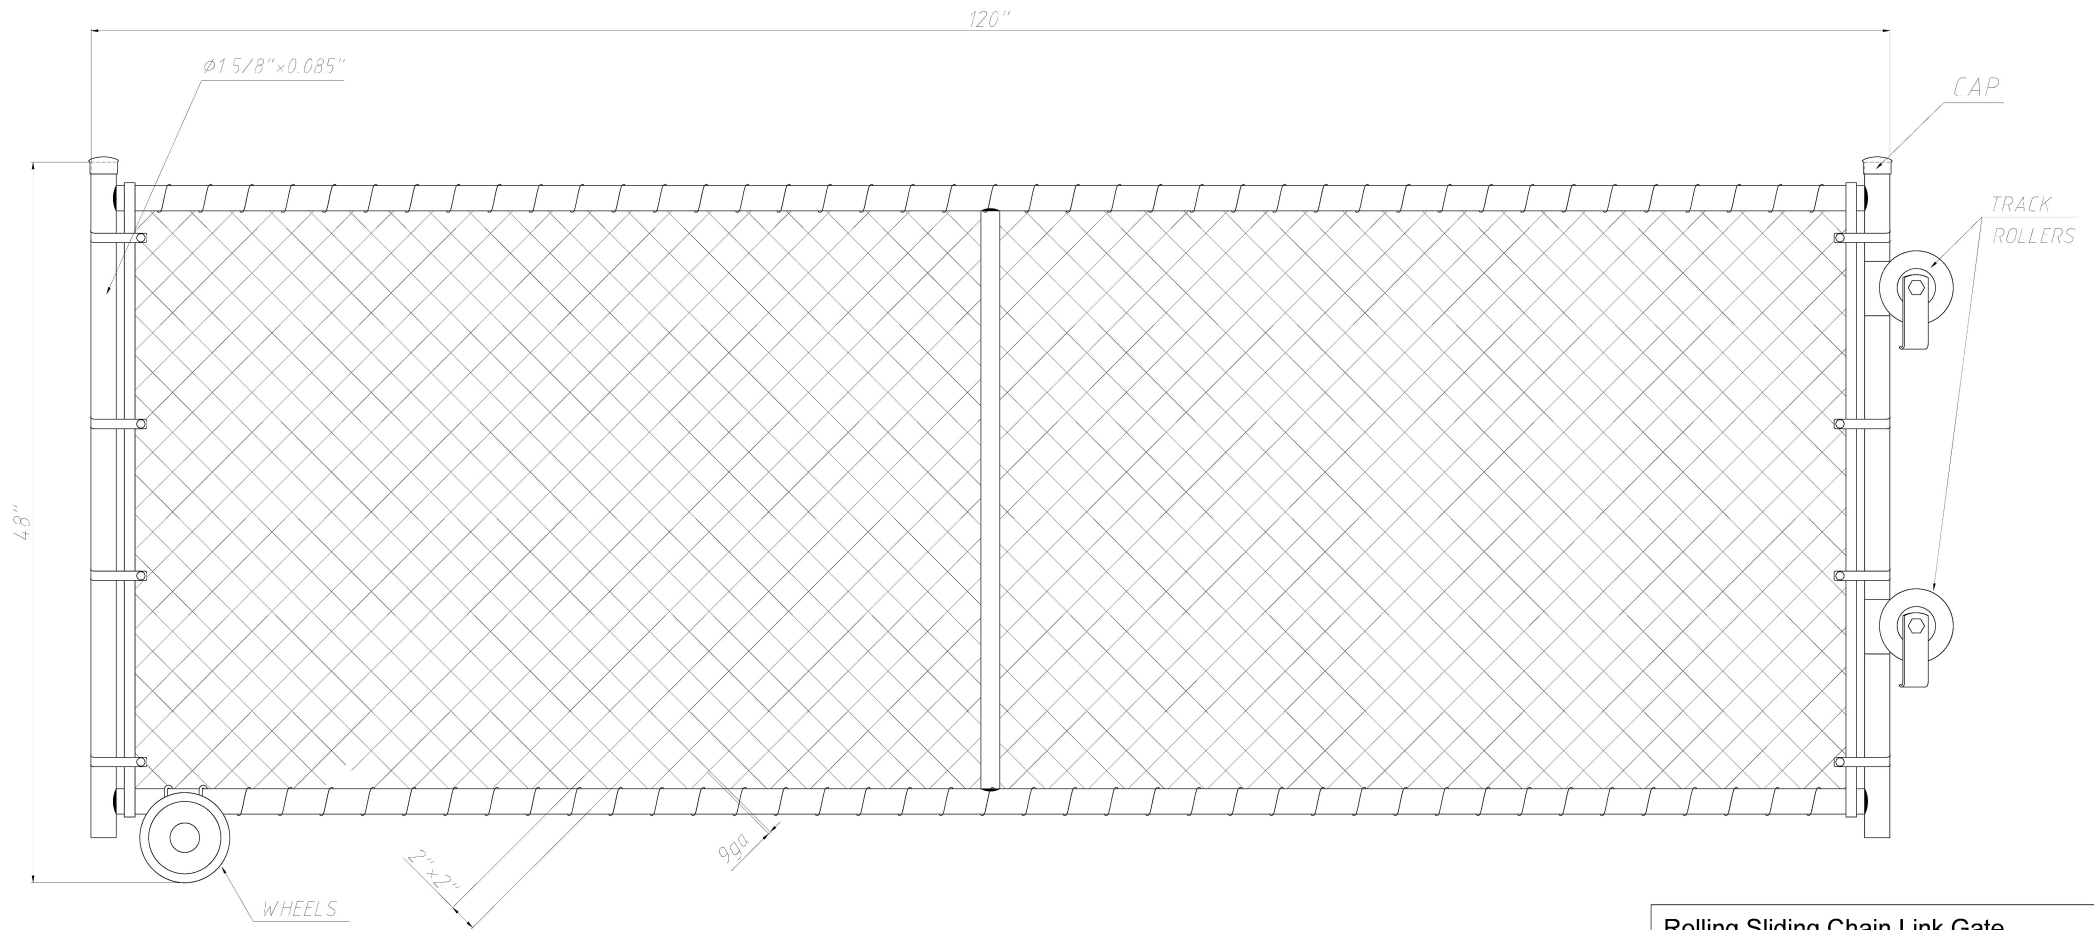

DO NOT SCALE DRAWING

Notes:

Rolling Sliding Chain Link Gate
48" Tall x 120" Wide

FIRST FENCE USA

Product Code:	008-000045	
Revision:	A	Date: 03/09/2026