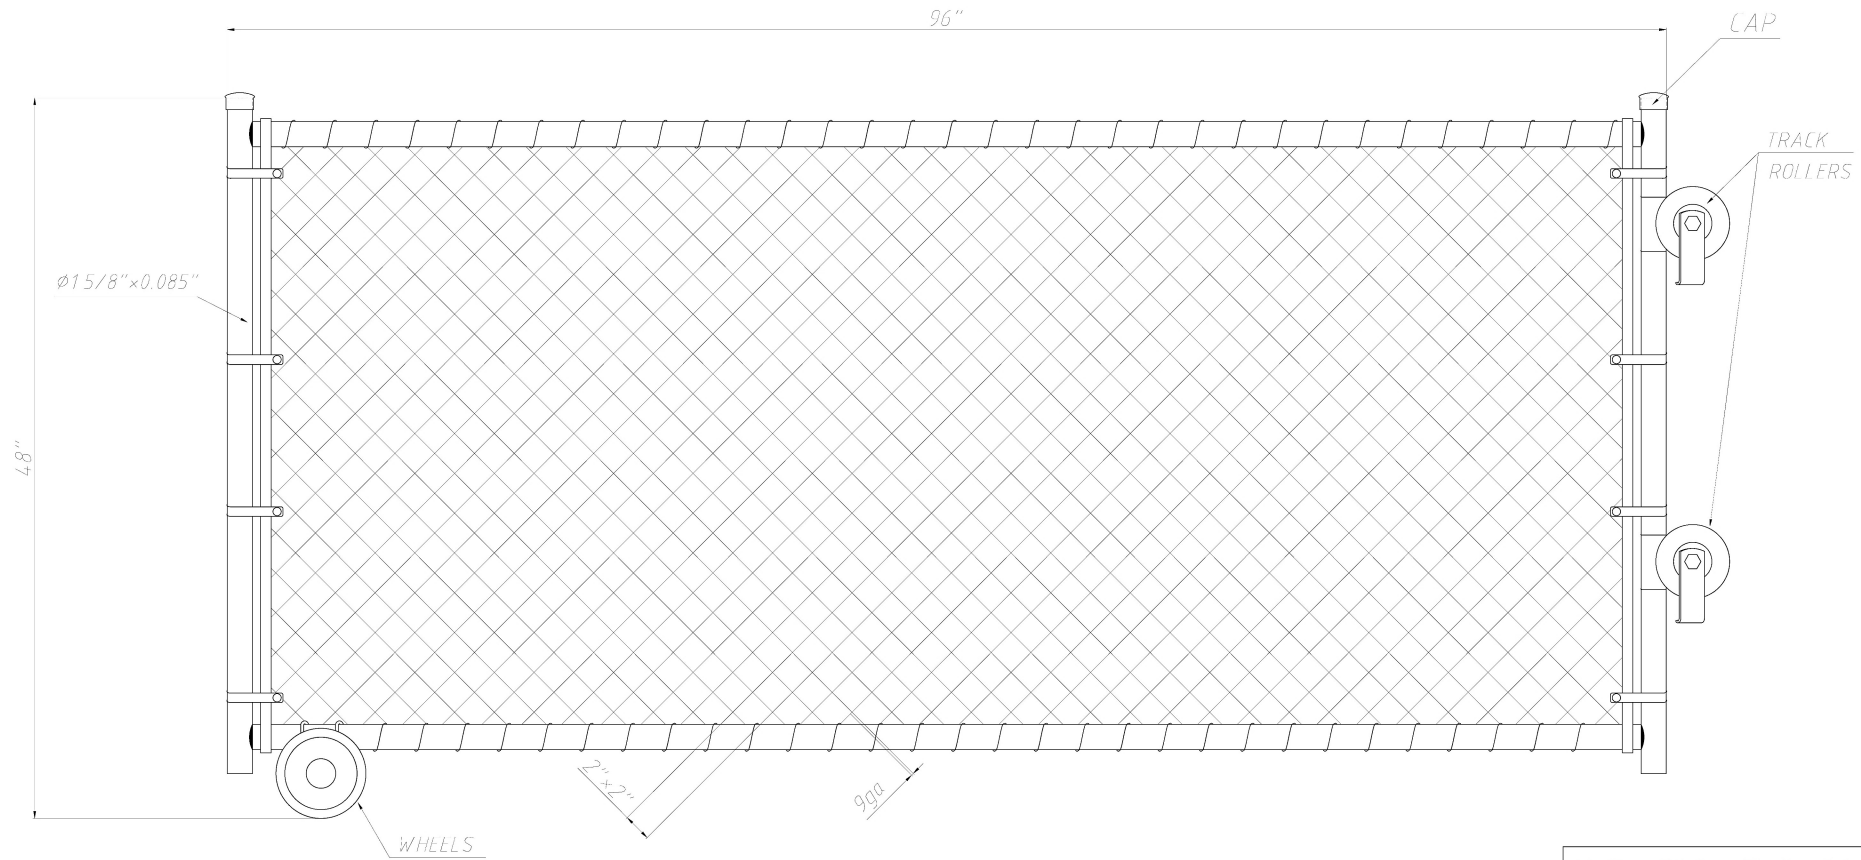

DO NOT SCALE DRAWING

Notes:

Rolling Sliding Chain Link Gate
48" Tall x 96" Wide

FIRST FENCE USA

Product Code:	008-000044		
Revision:	A	Date:	03/09/2026