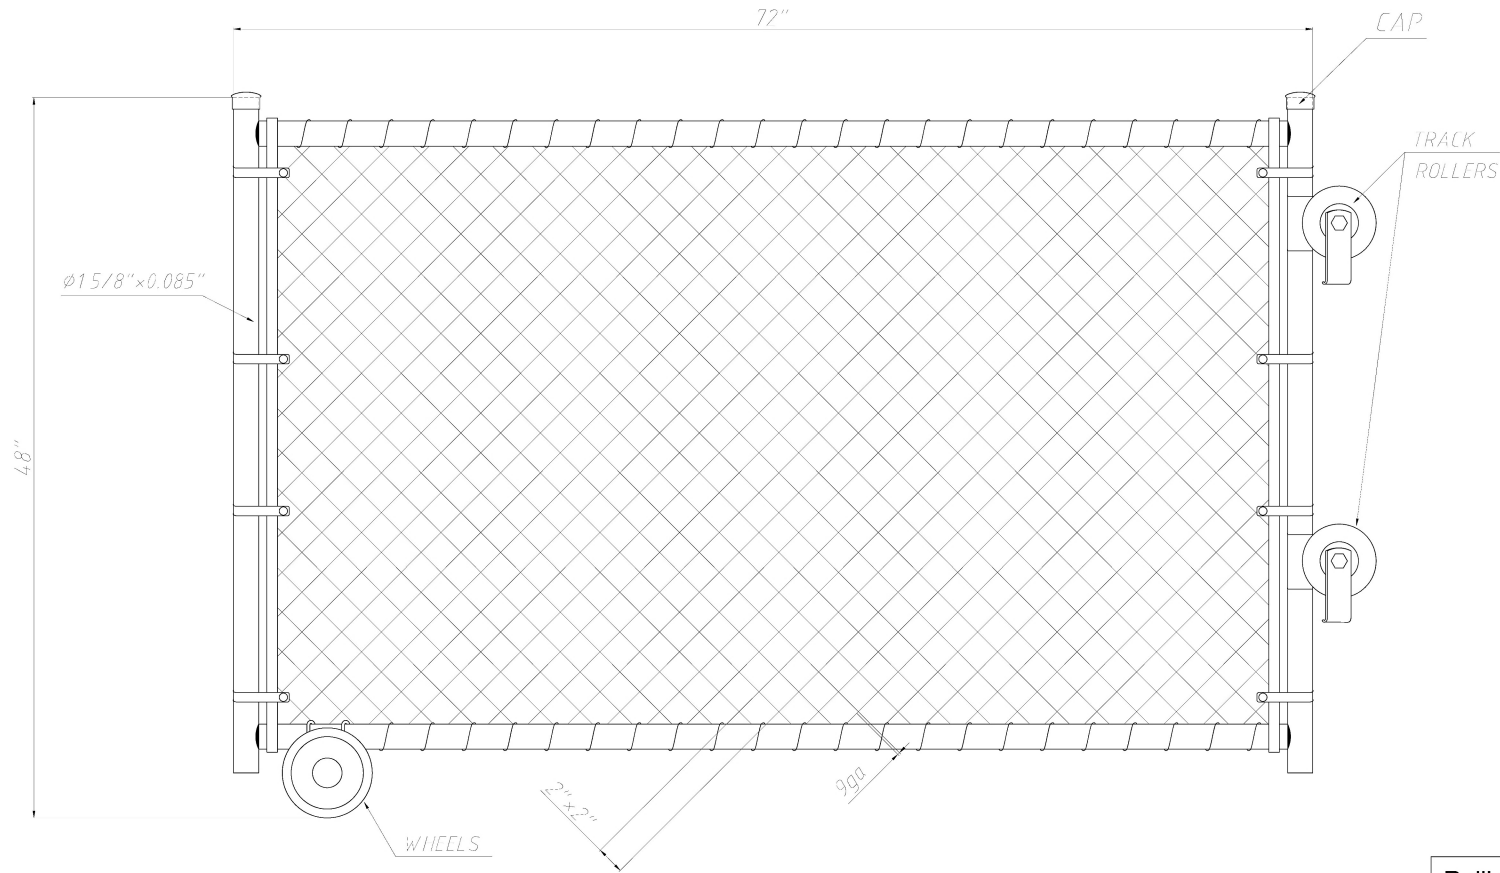

DO NOT SCALE DRAWING

Notes:

Rolling Sliding Chain Link Gate
48" Tall x 72" Wide

FIRST FENCE USA

Product Code:	008-000043		
Revision:	A	Date:	03/09/2026